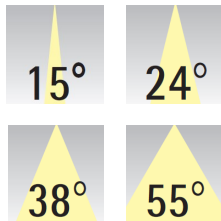

Accessories

Honeycomb-Ø40 Beam soft lens-Ø40

90mm

Athos

An elegant square downlight delivering a soft illumination without light glare. The interchangeable module is manufactured with global lens technology delivering greater light consistency.

The Athos provides the next level of downlight sophistication and is ideal for general use in standard ceiling heights.

POWER (W)	9W / 15W
COLOUR TEMPERATURE (K)	2700K / 3000K / 4000K
DELIVERED LUMEN OUTPUT	940lm (12W, 3000K) 1000lm (12W, 4000K)
CRI	>90+
BEAM ANGLE (B)	15° Sharp / 24° Narrow / 38° Medium / 60° Wide
ROTATE ANGLE	30° Vertical
IP RATING	IP20
FINISH (F)	WHITE /BLACK/ CUSTOM RAL
INSTALLATION	RECESSED
DIMMING OPTIONS	STANDARD PHASE CUT (LEADING OR TRAILING EDGE) DALI OPTION AVAILABLE
DRIVER	240V REMOTE
CUT OUT	90 MM