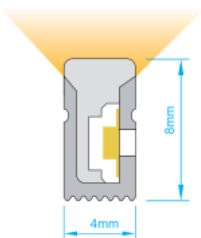

POWER (W)	6W/m (0408) or 10W (1220)
COLOUR TEMPERATURE (K)	2200K / 27000K / 3000K / 4000K / RGBW
DELIVERED LUMEN OUTPUT	42.2LM/w (0408 @3000K) 307.2 LM/w (1220 @3000K)
CRI	>90
BEAM ANGLE (B)	120°
ROTATE ANGLE	FLEXIBLE
IP RATING	IIP65, IP67
FINISH (F)	HIGH QUALITY WHITE SILICON
INSTALLATION	SURFACE / RECESSED
DIMMING OPTIONS	STANDARD PHASE CUT (LEADING OR TRAILING EDGE) DALI OPTION AVAILABLE
DRIVER	240V Remote
CUT OUT	N/A

(03) 8595 0959

1220 Installation— Max length 35m with 1 power supply

Bellatrix Neon

Explosive drawing of Solder-free connector without cable

0408 Installation — Max length 5m with 1 power supply

MAX LENGTH 5M