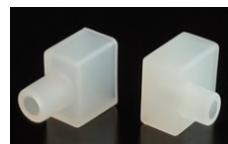

Bellatrix Neon

Neon Flex lighting provides endless opportunities for light applications. Manufactured to the highest standard with robust, UV proof, flexible silicon housing emitting a uniform light output. Cuttable, solder free, easy to install indoors or outdoors and available in RGBW the Bellatrix Neon is a great option for getting creative. Choose a modest strip of warm light or create a shape that rotates through colours for a fun accent to a space.

(03) 8595 0959

1220 Installation— Max length 35m with 1 power supply

Bellatrix Neon

Explosive drawing of Solder-free connector without cable

0408 Installation — Max length 5m with 1 power supply

MAX LENGTH 5M