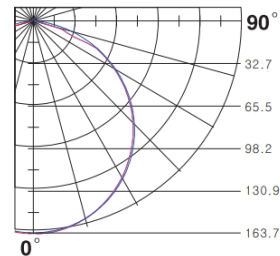

POWER (W)	6W/m (0408) or 10W (1220)
COLOUR TEMPERATURE (K)	2200K / 27000K / 3000K / 4000K / RGBW
DELIVERED LUMEN OUTPUT	42.2LM/w (0408 @3000K) 307.2 LM/w (1220 @3000K)
CRI	>90
BEAM ANGLE (B)	120°
ROTATE ANGLE	FLEXIBLE
IP RATING	IIP65, IP67
FINISH (F)	HIGH QUALITY WHITE SILICON
INSTALLATION	SURFACE / RECESSED
DIMMING OPTIONS	STANDARD PHASE CUT (LEADING OR TRAILING EDGE) DALI OPTION AVAILABLE
DRIVER	240V Remote
CUT OUT	N/A