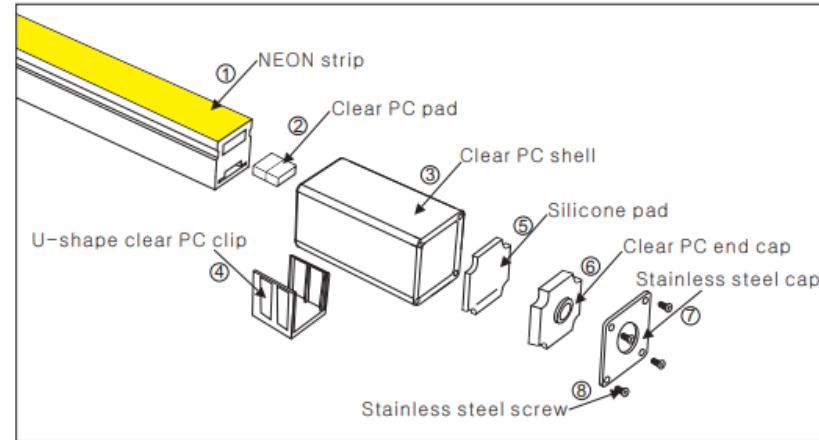

(03) 8595 0959

1220 Installation— Max length 35m with 1 power supply

Bellatrix Neon

Explosive drawing of Solder-free connector without cable

0408 Installation — Max length 5m with 1 power supply

MAX LENGTH 5M