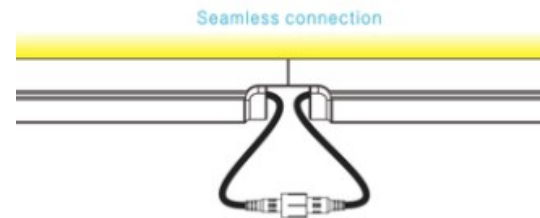

(03) 8595 0959

1220 Installation— Max length 35m with 1 power supply

Bellatrix Neon

Explosive drawing of Solder-free connector without cable

0408 Installation — Max length 5m with 1 power supply

MAX LENGTH 5M