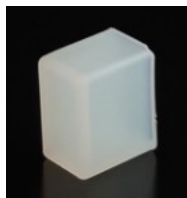

0408 Installation — Max length 5m with 1 power supply

MAX LENGTH 5M