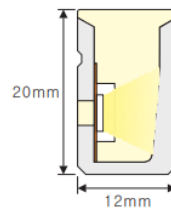

POWER (W)	6W/m (0408) or 10W (1220)
COLOUR TEMPERATURE (K)	2200K / 27000K / 3000K / 4000K / RGBW
DELIVERED LUMEN OUTPUT	42.2LM/w (0408 @3000K) 307.2 LM/w (1220 @3000K)
CRI	>90
BEAM ANGLE (B)	120°
ROTATE ANGLE	FLEXIBLE
IP RATING	IIP65, IP67
FINISH (F)	HIGH QUALITY WHITE SILICON
INSTALLATION	SURFACE / RECESSED
DIMMING OPTIONS	STANDARD PHASE CUT (LEADING OR TRAILING EDGE) DALI OPTION AVAILABLE
DRIVER	240V Remote
CUT OUT	N/A

(03) 8595 0959

1220 Installation— Max length 35m with 1 power supply

Bellatrix Neon

Explosive drawing of Solder-free connector without cable

0408 Installation — Max length 5m with 1 power supply

MAX LENGTH 5M