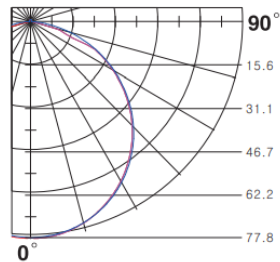

POWER (W)	6W/m (0408) or 10W (1220)
COLOUR TEMPERATURE (K)	2200K / 27000K / 3000K / 4000K / RGBW
DELIVERED LUMEN OUTPUT	42.2LM/w (0408 @3000K) 307.2 LM/w (1220 @3000K)
CRI	>90
BEAM ANGLE (B)	120°
ROTATE ANGLE	FLEXIBLE
IP RATING	IIP65, IP67
FINISH (F)	HIGH QUALITY WHITE SILICON
INSTALLATION	SURFACE / RECESSED
DIMMING OPTIONS	STANDARD PHASE CUT (LEADING OR TRAILING EDGE) DALI OPTION AVAILABLE
DRIVER	240V Remote
CUT OUT	N/A