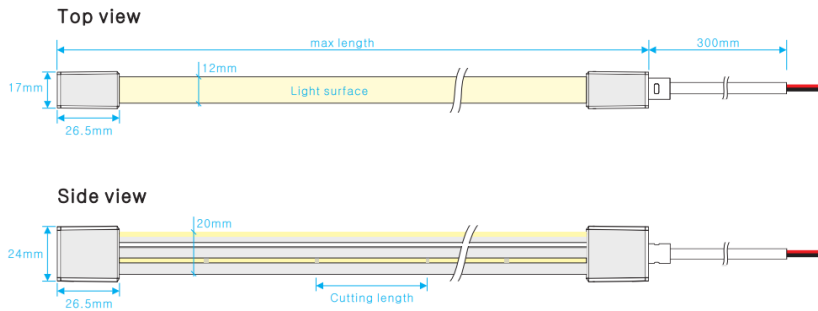

POWER (W)	6W/m (0408) or 10W (1220)
COLOUR TEMPERATURE (K)	2200K / 27000K / 3000K / 4000K / RGBW
DELIVERED LUMEN OUTPUT	42.2LM/w (0408 @3000K) 307.2 LM/w (1220 @3000K)
CRI	>90
BEAM ANGLE (B)	120°
ROTATE ANGLE	FLEXIBLE
IP RATING	IIP65, IP67
FINISH (F)	HIGH QUALITY WHITE SILICON
INSTALLATION	SURFACE / RECESSED
DIMMING OPTIONS	STANDARD PHASE CUT (LEADING OR TRAILING EDGE) DALI OPTION AVAILABLE
DRIVER	240V Remote
CUT OUT	N/A

(03) 8595 0959

1220 Installation— Max length 35m with 1 power supply

Bellatrix Neon

Explosive drawing of Solder-free connector without cable

0408 Installation — Max length 5m with 1 power supply

MAX LENGTH 5M