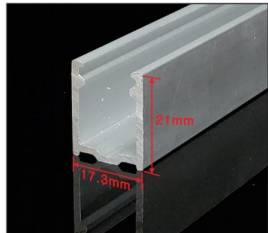

(03) 8595 0959

1220 Installation— Max length 35m with 1 power supply

Bellatrix Neon

Explosive drawing of Solder-free connector without cable

0408 Installation — Max length 5m with 1 power supply

MAX LENGTH 5M