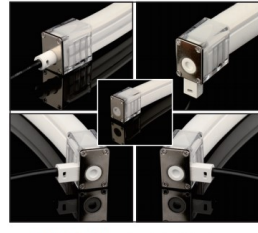

Bellatrix Neon

Neon Flex lighting provides endless opportunities for light applications. Manufactured to the highest standard with robust, UV proof, flexible silicon housing emitting a uniform light output. Cuttable, solder free, easy to install indoors or outdoors and available in RGBW the Bellatrix Neon is a great option for getting creative. Choose a modest strip of warm light or create a shape that rotates through colours for a fun accent to a space.

(03) 8595 0959

1220 Installation— Max length 35m with 1 power supply

Bellatrix Neon

Explosive drawing of Solder-free connector without cable

0408 Installation — Max length 5m with 1 power supply

MAX LENGTH 5M