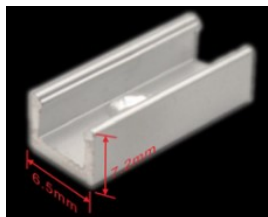

(03) 8595 0959

1220 Installation— Max length 35m with 1 power supply

Bellatrix Neon

Explosive drawing of Solder-free connector without cable

0408 Installation — Max length 5m with 1 power supply

MAX LENGTH 5M