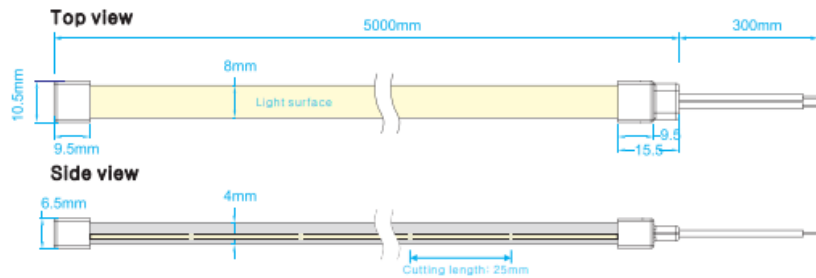

POWER (W)	6W/m (0408) or 10W (1220)
COLOUR TEMPERATURE (K)	2200K / 27000K / 3000K / 4000K / RGBW
DELIVERED LUMEN OUTPUT	42.2LM/w (0408 @3000K) 307.2 LM/w (1220 @3000K)
CRI	>90
BEAM ANGLE (B)	120°
ROTATE ANGLE	FLEXIBLE
IP RATING	IIP65, IP67
FINISH (F)	HIGH QUALITY WHITE SILICON
INSTALLATION	SURFACE / RECESSED
DIMMING OPTIONS	STANDARD PHASE CUT (LEADING OR TRAILING EDGE) DALI OPTION AVAILABLE
DRIVER	240V Remote
CUT OUT	N/A

(03) 8595 0959

1220 Installation— Max length 35m with 1 power supply

Bellatrix Neon

Explosive drawing of Solder-free connector without cable

0408 Installation — Max length 5m with 1 power supply

MAX LENGTH 5M