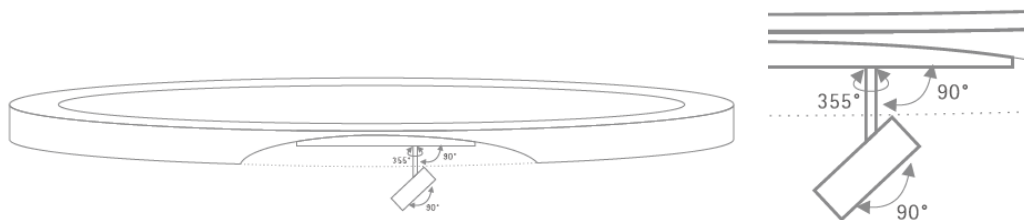

Cosmos Pendant

An unique pendant design emitting a subtle and completely glare free light from adjustable LED spot lights. Ideal for use in restaurants or over meeting tables.

| | |
|------------|------|
| ø700*70MM | 3*5W |
| ø1200*70MM | 6*5W |
| ø1700*70MM | 8*5W |

| | |
|-------------------------------|--|
| POWER (W) | 5*5W, 8*5W, |
| COLOUR TEMPERATURE (K) | 3000K, 4000K |
| DELIVERED LUMEN OUTPUT | N/A |
| CRI | >90+ |
| BEAM ANGLE (B) | |
| ROTATE ANGLE | 350° Rotation, 90° Vertical |
| IP RATING | IP20 |
| FINISH (F) | WHITE /BLACK/ CUSTOM RAL |
| INSTALLATION | SUSPENSION OR SURFACE |
| DIMMING OPTIONS | STANDARD PHASE CUT (LEADING OR TRAILING EDGE) |
| DRIVER | 240V REMOTE |
| CUT OUT | N/A |