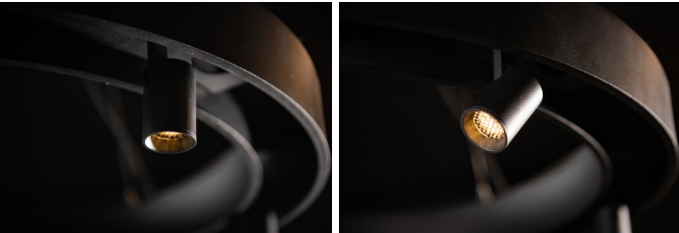

Cosmos Pendant

An unique pendant design emitting a subtle and completely glare free light from adjustable LED spot lights. Ideal for use in restaurants or over meeting tables.

| | |
|------------|------|
| ø700*70MM | 3*5W |
| ø1200*70MM | 6*5W |
| ø1700*70MM | 8*5W |

| | |
|-------------------------------|--|
| POWER (W) | 5*5W, 8*5W, |
| COLOUR TEMPERATURE (K) | 3000K, 4000K |
| DELIVERED LUMEN OUTPUT | N/A |
| CRI | >90+ |
| BEAM ANGLE (B) | |
| ROTATE ANGLE | 350° Rotation, 90° Vertical |
| IP RATING | IP20 |
| FINISH (F) | WHITE /BLACK/ CUSTOM RAL |
| INSTALLATION | SUSPENSION OR SURFACE |
| DIMMING OPTIONS | STANDARD PHASE CUT (LEADING OR TRAILING EDGE) |
| DRIVER | 240V REMOTE |
| CUT OUT | N/A |