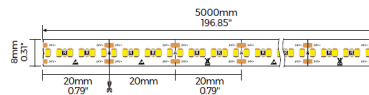

Endana

A small high quality linear profile perfect for creating light effects under benches, tables, within shelving, along covers. With the option to install using adjustable clips, the light can be directed within a 180° rotation. This is particularly perfect for cove lighting.

POWER (W)	9.6W / 14.4W / 19.2W / 24W - PER METER
COLOUR TEMPERATURE (K)	2700K / 3000K / 4000K / 6000K / RGB
DELIVERED LUMEN OUTPUT	1050lm/m (CRI>90, 14W/m, 4000K) 710lm/m (CRI>90, 9w/m, 4000K)
CRI	90
BEAM ANGLE (B)	90° Wide
ROTATE ANGLE	Available with rotating clips.
IP RATING	IP20
FINISH (F)	WHITE /BLACK/ CUSTOM RAL
INSTALLATION	SURFACE MOUNTED OR RECESSED
DIMMING OPTIONS	STANDARD PHASE CUT (LEADING OR TRAILING EDGE) DALI OPTION AVAILABLE
DRIVER	240V REMOTE
STANDARD LENGTH	2.5M