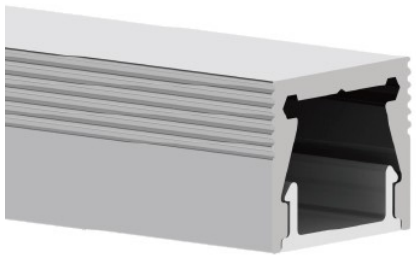

Endana

A small high quality linear profile perfect for creating light effects under benches, tables, within shelving, along covers. With the option to install using adjustable clips, the light can be directed within a 180° rotation. This is particularly perfect for cove lighting.

POWER (W)	9.6W / 14.4W / 19.2W / 24W - PER METER
COLOUR TEMPERATURE (K)	2700K / 3000K / 4000K / 6000K / RGB
DELIVERED LUMEN OUTPUT	1050lm/m (CRI>90, 14W/m, 4000K) 710lm/m (CRI>90, 9w/m, 4000K)
CRI	90
BEAM ANGLE (B)	90° Wide
ROTATE ANGLE	Available with rotating clips.
IP RATING	IP20
FINISH (F)	WHITE /BLACK/ CUSTOM RAL
INSTALLATION	SURFACE MOUNTED OR RECESSED
DIMMING OPTIONS	STANDARD PHASE CUT (LEADING OR TRAILING EDGE) DALI OPTION AVAILABLE
DRIVER	240V REMOTE
STANDARD LENGTH	2.5M