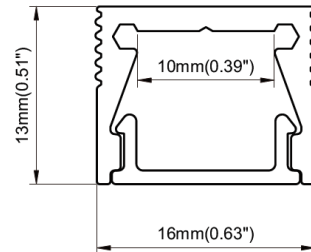

Endana

A small high quality linear profile perfect for creating light effects under benches, tables, within shelving, along covers. With the option to install using adjustable clips, the light can be directed within a 180° rotation. This is particularly perfect for cove lighting.

POWER (W)	9.6W / 14.4W / 19.2W / 24W - PER METER
COLOUR TEMPERATURE (K)	2700K / 3000K / 4000K / 6000K / RGB
DELIVERED LUMEN OUTPUT	1050lm/m (CRI>90, 14W/m, 4000K) 710lm/m (CRI>90, 9w/m, 4000K)
CRI	90
BEAM ANGLE (B)	90° Wide
ROTATE ANGLE	Available with rotating clips.
IP RATING	IP20
FINISH (F)	WHITE /BLACK/ CUSTOM RAL
INSTALLATION	SURFACE MOUNTED OR RECESSED
DIMMING OPTIONS	STANDARD PHASE CUT (LEADING OR TRAILING EDGE) DALI OPTION AVAILABLE
DRIVER	240V REMOTE
STANDARD LENGTH	2.5M