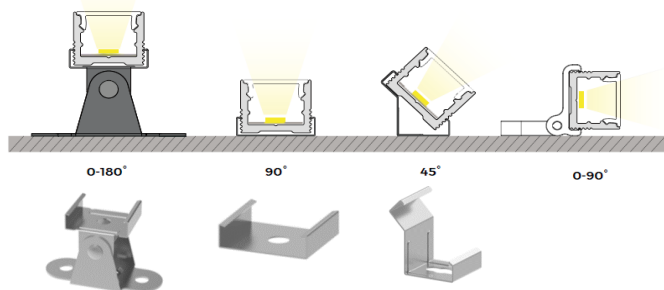

Endana

A small high quality linear profile perfect for creating light effects under benches, tables, within shelving, along covers. With the option to install using adjustable clips, the light can be directed within a 180° rotation. This is particularly perfect for cove lighting.

POWER (W)	9.6W / 14.4W / 19.2W / 24W - PER METER
COLOUR TEMPERATURE (K)	2700K / 3000K / 4000K / 6000K / RGB
DELIVERED LUMEN OUTPUT	1050lm/m (CRI>90, 14W/m, 4000K) 710lm/m (CRI>90, 9w/m, 4000K)
CRI	90
BEAM ANGLE (B)	90° Wide
ROTATE ANGLE	Available with rotating clips.
IP RATING	IP20
FINISH (F)	WHITE /BLACK/ CUSTOM RAL
INSTALLATION	SURFACE MOUNTED OR RECESSED
DIMMING OPTIONS	STANDARD PHASE CUT (LEADING OR TRAILING EDGE) DALI OPTION AVAILABLE
DRIVER	240V REMOTE
STANDARD LENGTH	2.5M