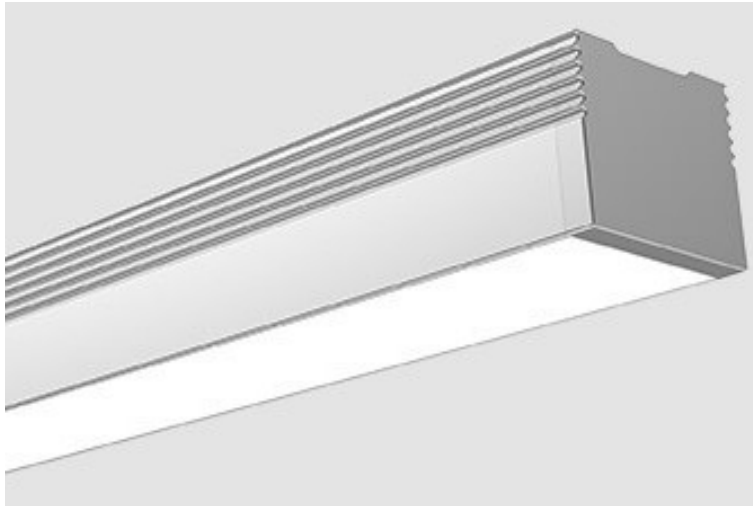

Endana

A small high quality linear profile perfect for creating light effects under benches, tables, within shelving, along covers. With the option to install using adjustable clips, the light can be directed within a 180° rotation. This is particularly perfect for cove lighting.

POWER (W)	9.6W / 14.4W / 19.2W / 24W - PER METER
COLOUR TEMPERATURE (K)	2700K / 3000K / 4000K / 6000K / RGB
DELIVERED LUMEN OUTPUT	1050lm/m (CRI>90, 14W/m, 4000K) 710lm/m (CRI>90, 9w/m, 4000K)
CRI	90
BEAM ANGLE (B)	90° Wide
ROTATE ANGLE	Available with rotating clips.
IP RATING	IP20
FINISH (F)	WHITE /BLACK/ CUSTOM RAL
INSTALLATION	SURFACE MOUNTED OR RECESSED
DIMMING OPTIONS	STANDARD PHASE CUT (LEADING OR TRAILING EDGE) DALI OPTION AVAILABLE
DRIVER	240V REMOTE
STANDARD LENGTH	2.5M