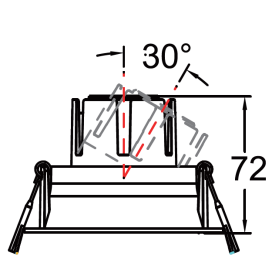

Fiona

An innovative anti-glare downlight adjustable up to 30° with a 355° rotation. With a sophisticated design, black or white reflector, soft beam lens or honeycomb louvre available and ranging beam angles options, this downlight is perfectly versatile on many project types. The Fiona is perfect for general and task use in standard and moderate ceiling heights.

Accessories

9W Module

15W Module

POWER (W)	9W, 15W
COLOUR TEMPERATURE (K)	2700K / 3000K / 4000K
DELIVERED LUMEN OUTPUT	830lm (12W, 3000K), 930lm (12W, 4000K)
CRI	>90+
BEAM ANGLE (B)	15° Sharp / 24° Narrow / 38° Medium / 55° Wide
ROTATE ANGLE	30° Vertical
IP RATING	IP20 Indoor Use
FINISH (F)	WHITE /BLACK/ CUSTOM RAL
INSTALLATION	RECESSED
DIMMING OPTIONS	STANDARD PHASE CUT (LEADING OR TRAILING EDGE) DALI OPTION AVAILABLE
DRIVER	240V REMOTE
CUT OUT	95MM