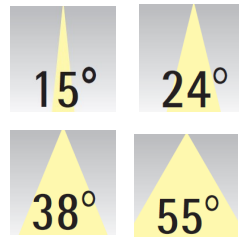

Fiona

An innovative anti-glare downlight adjustable up to 30° with a 355° rotation. With a sophisticated design, black or white reflector, soft beam lens or honeycomb louvre available and ranging beam angles options, this downlight is perfectly versatile on many project types. The Fiona is perfect for general and task use in standard and moderate ceiling heights.

Accessories

9W Module

15W Module

POWER (W)	9W, 15W
COLOUR TEMPERATURE (K)	2700K / 3000K / 4000K
DELIVERED LUMEN OUTPUT	830lm (12W, 3000K), 930lm (12W, 4000K)
CRI	>90+
BEAM ANGLE (B)	15° Sharp / 24° Narrow / 38° Medium / 55° Wide
ROTATE ANGLE	30° Vertical
IP RATING	IP20 Indoor Use
FINISH (F)	WHITE /BLACK/ CUSTOM RAL
INSTALLATION	RECESSED
DIMMING OPTIONS	STANDARD PHASE CUT (LEADING OR TRAILING EDGE) DALI OPTION AVAILABLE
DRIVER	240V REMOTE
CUT OUT	95MM