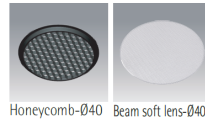

Fiona

An innovative anti-glare downlight adjustable up to 30° with a 355° rotation. With a sophisticated design, black or white reflector, soft beam lens or honeycomb louvre available and ranging beam angles options, this downlight is perfectly versatile on many project types. The Fiona is perfect for general and task use in standard and moderate ceiling heights.

Accessories

9W Module

15W Module

POWER (W)	9W, 15W
COLOUR TEMPERATURE (K)	2700K / 3000K / 4000K
DELIVERED LUMEN OUTPUT	830lm (12W, 3000K), 930lm (12W, 4000K)
CRI	>90+
BEAM ANGLE (B)	15° Sharp / 24° Narrow / 38° Medium / 55° Wide
ROTATE ANGLE	30° Vertical
IP RATING	IP20 Indoor Use
FINISH (F)	WHITE /BLACK/ CUSTOM RAL
INSTALLATION	RECESSED
DIMMING OPTIONS	STANDARD PHASE CUT (LEADING OR TRAILING EDGE) DALI OPTION AVAILABLE
DRIVER	240V REMOTE
CUT OUT	95MM