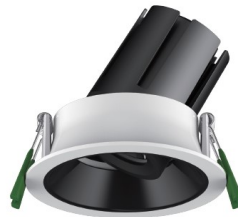

Fiona

An innovative anti-glare downlight adjustable up to 30° with a 355° rotation. With a sophisticated design, black or white reflector, soft beam lens or honeycomb louvre available and ranging beam angles options, this downlight is perfectly versatile on many project types. The Fiona is perfect for general and task use in standard and moderate ceiling heights.

Accessories

9W Module

15W Module

POWER (W)	9W, 15W
COLOUR TEMPERATURE (K)	2700K / 3000K / 4000K
DELIVERED LUMEN OUTPUT	830lm (12W, 3000K), 930lm (12W, 4000K)
CRI	>90+
BEAM ANGLE (B)	15° Sharp / 24° Narrow / 38° Medium / 55° Wide
ROTATE ANGLE	30° Vertical
IP RATING	IP20 Indoor Use
FINISH (F)	WHITE /BLACK/ CUSTOM RAL
INSTALLATION	RECESSED
DIMMING OPTIONS	STANDARD PHASE CUT (LEADING OR TRAILING EDGE) DALI OPTION AVAILABLE
DRIVER	240V REMOTE
CUT OUT	95MM