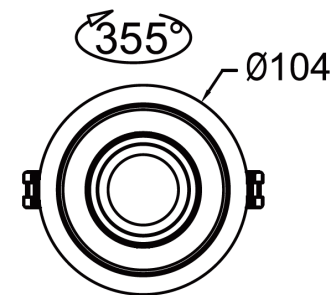

Fiona

An innovative anti-glare downlight adjustable up to 30° with a 355° rotation. With a sophisticated design, black or white reflector, soft beam lens or honeycomb louvre available and ranging beam angles options, this downlight is perfectly versatile on many project types. The Fiona is perfect for general and task use in standard and moderate ceiling heights.

Accessories

9W Module

15W Module

POWER (W)	9W, 15W
COLOUR TEMPERATURE (K)	2700K / 3000K / 4000K
DELIVERED LUMEN OUTPUT	830lm (12W, 3000K), 930lm (12W, 4000K)
CRI	>90+
BEAM ANGLE (B)	15° Sharp / 24° Narrow / 38° Medium / 55° Wide
ROTATE ANGLE	30° Vertical
IP RATING	IP20 Indoor Use
FINISH (F)	WHITE /BLACK/ CUSTOM RAL
INSTALLATION	RECESSED
DIMMING OPTIONS	STANDARD PHASE CUT (LEADING OR TRAILING EDGE) DALI OPTION AVAILABLE
DRIVER	240V REMOTE
CUT OUT	95MM