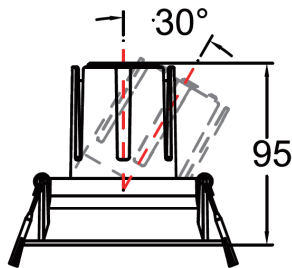

Fiona

An innovative anti-glare downlight adjustable up to 30° with a 355° rotation. With a sophisticated design, black or white reflector, soft beam lens or honeycomb louvre available and ranging beam angles options, this downlight is perfectly versatile on many project types. The Fiona is perfect for general and task use in standard and moderate ceiling heights.

Accessories

9W Module

15W Module

POWER (W)	9W, 15W
COLOUR TEMPERATURE (K)	2700K / 3000K / 4000K
DELIVERED LUMEN OUTPUT	830lm (12W, 3000K), 930lm (12W, 4000K)
CRI	>90+
BEAM ANGLE (B)	15° Sharp / 24° Narrow / 38° Medium / 55° Wide
ROTATE ANGLE	30° Vertical
IP RATING	IP20 Indoor Use
FINISH (F)	WHITE /BLACK/ CUSTOM RAL
INSTALLATION	RECESSED
DIMMING OPTIONS	STANDARD PHASE CUT (LEADING OR TRAILING EDGE) DALI OPTION AVAILABLE
DRIVER	240V REMOTE
CUT OUT	95MM