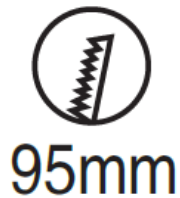

Fiona

An innovative anti-glare downlight adjustable up to 30° with a 355° rotation. With a sophisticated design, black or white reflector, soft beam lens or honeycomb louvre available and ranging beam angles options, this downlight is perfectly versatile on many project types. The Fiona is perfect for general and task use in standard and moderate ceiling heights.

Accessories

9W Module

15W Module

POWER (W)	9W, 15W
COLOUR TEMPERATURE (K)	2700K / 3000K / 4000K
DELIVERED LUMEN OUTPUT	830lm (12W, 3000K), 930lm (12W, 4000K)
CRI	>90+
BEAM ANGLE (B)	15° Sharp / 24° Narrow / 38° Medium / 55° Wide
ROTATE ANGLE	30° Vertical
IP RATING	IP20 Indoor Use
FINISH (F)	WHITE /BLACK/ CUSTOM RAL
INSTALLATION	RECESSED
DIMMING OPTIONS	STANDARD PHASE CUT (LEADING OR TRAILING EDGE) DALI OPTION AVAILABLE
DRIVER	240V REMOTE
CUT OUT	95MM