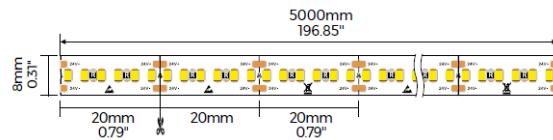

Surface Mounting Clip

Suits 8mm or 10mm LED strip

Sagitarius

A 90° linear profile for use in shelving , under benches or along ceiling coves.

POWER (W)	9.6W / 14.4W / 19.2W (PER METER)
COLOUR TEMPERATURE (K)	2700K / 3000K / 4000K / RGB
DELIVERED LUMEN OUTPUT	710lm/m (CRI>90, 9W, 4K), 1134lm/m (CRI>90, 13W, 4K)
CRI	>90+
BEAM ANGLE (B)	100° Flood
ROTATE ANGLE	CURVED OPTION
IP RATING	IP40 Indoor Use
FINISH (F)	SILVER / WHITE /BLACK / CUSTOM RAL
INSTALLATION	SURFACE
DIMMING OPTIONS	STANDARD PHASE CUT (LEADING OR TRAILING EDGE) DALI OPTION AVAILABLE
DRIVER	240V REMOTE
STANDARD LENGTH	2.5M