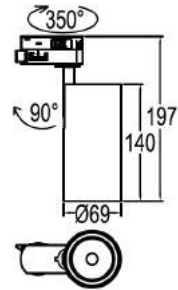

Sirius (1.5, 2.1, 3.0)

A modernist and sleek design track spot with global lens optics for greater accuracy of light. Available with a variety of accessories including various beam angles and reflector options, honeycomb louvre for a softer beam, cross louvre, snoot or barn door, the Sirius is ideal for use in any project.

POWER (W)	15W / 21W / 30W
COLOUR TEMPERATURE (K)	2700K / 3000K / 4000K
DELIVERED LUMEN OUTPUT	1290lm (15W, 3000K) 1388lm (15W, 4000K) 1350lm (25W, 3000K) 3650lm (40W, 4000K)
CRI	>90
BEAM ANGLE (B)	15° Sharp / 24° Narrow / 38° Medium
ROTATE ANGLE	N/A
IP RATING	IP20
FINISH (F)	WHITE /BLACK/ CUSTOM RAL
INSTALLATION	Track
DIMMING OPTIONS	TRIAC DIMMABLE DALI
DRIVER	240V INTEGRAL
CUT OUT	N/A

3.0

Accessories