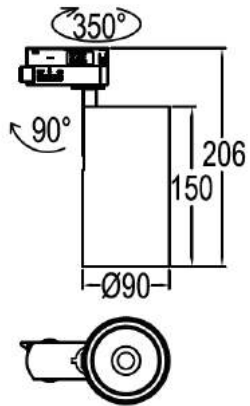

Sirius (1.5, 2.1, 3.0)

A modernist and sleek design track spot with global lens optics for greater accuracy of light. Available with a variety of accessories including various beam angles and reflector options, honeycomb louvre for a softer beam, cross louvre, snoot or barn door, the Sirius is ideal for use in any project.

POWER (W)	15W / 21W / 30W
COLOUR TEMPERATURE (K)	2700K / 3000K / 4000K
DELIVERED LUMEN OUTPUT	1290lm (15W, 3000K) 1388lm (15W, 4000K) 1350lm (25W, 3000K) 3650lm (40W, 4000K)
CRI	>90
BEAM ANGLE (B)	15° Sharp / 24° Narrow / 38° Medium
ROTATE ANGLE	N/A
IP RATING	IP20
FINISH (F)	WHITE /BLACK/ CUSTOM RAL
INSTALLATION	Track
DIMMING OPTIONS	TRIAC DIMMABLE DALI
DRIVER	240V INTEGRAL
CUT OUT	N/A

3.0

Accessories