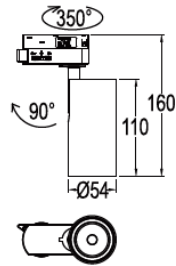

Sirius (1.5, 2.1, 3.0)

A modernist and sleek design track spot with global lens optics for greater accuracy of light. Available with a variety of accessories including various beam angles and reflector options, honeycomb louvre for a softer beam, cross louvre, snoot or barn door, the Sirius is ideal for use in any project.

POWER (W)	15W / 21W / 30W
COLOUR TEMPERATURE (K)	2700K / 3000K / 4000K
DELIVERED LUMEN OUTPUT	1290lm (15W, 3000K) 1388lm (15W, 4000K) 1350lm (25W, 3000K) 3650lm (40W, 4000K)
CRI	>90
BEAM ANGLE (B)	15° Sharp / 24° Narrow / 38° Medium
ROTATE ANGLE	N/A
IP RATING	IP20
FINISH (F)	WHITE /BLACK/ CUSTOM RAL
INSTALLATION	Track
DIMMING OPTIONS	TRIAC DIMMABLE DALI
DRIVER	240V INTEGRAL
CUT OUT	N/A

3.0

Accessories