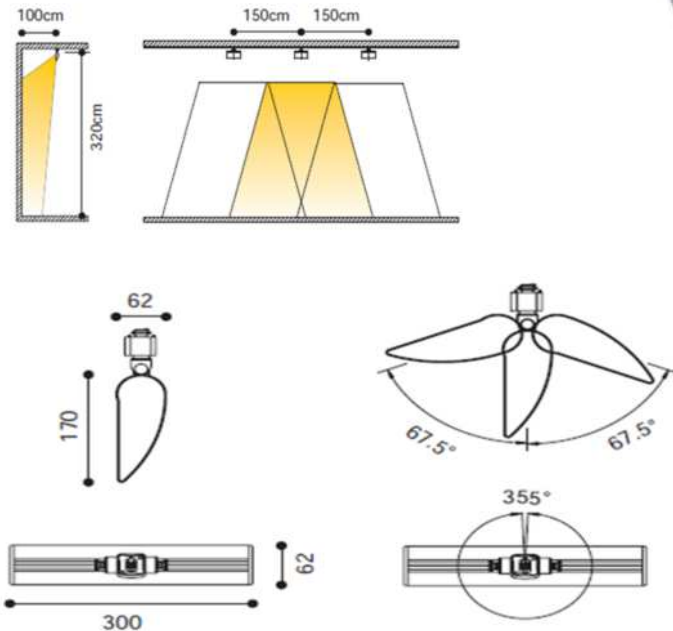

Light distribution

Phobos

A high wattage yet low glare wall wash adjustable on both a vertical and horizontal rotation. The Metis is ideal in retail projects to focus the eyeline to shop merchandise or to highlight an accent wall.

POWER (W)	30W
COLOUR TEMPERATURE (K)	3000K / 4000K
DELIVERED LUMEN OUTPUT	2300lm
CRI	>80
BEAM ANGLE (B)	60°
ROTATE ANGLE	180° Vertical, 350° Horizontal
IP RATING	IP20
FINISH (F)	WHITE /BLACK/ CUSTOM RAL
INSTALLATION	TRACK
DIMMING OPTIONS	240 Intergral
DRIVER	240V INTEGRAL
CUT OUT	N/A