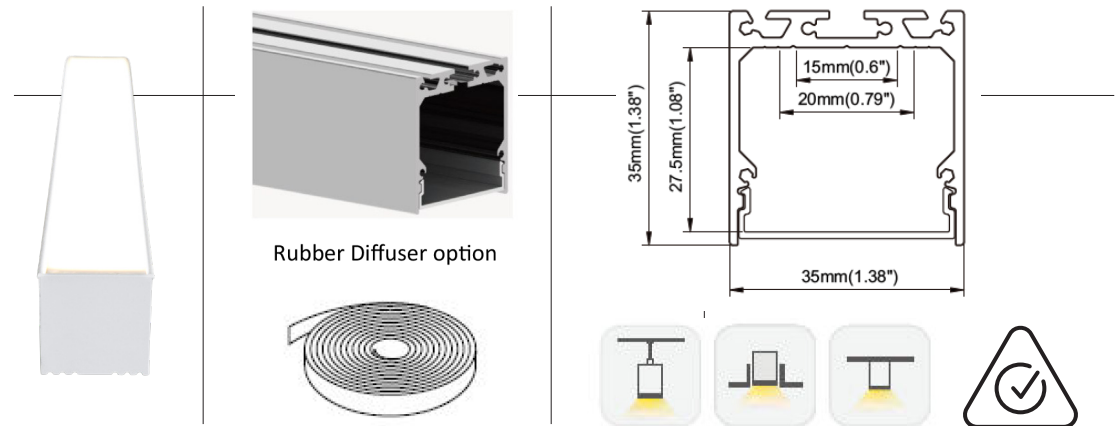

Aries

10W – 25W

An innovative LED profile available straight or curved to give any space that ‘wow’ factor. Using a combination of straight and curved lengths, get creative with different designs. Straight lines up a wall connected into curved ‘waves’ held in suspension. Finish the design with a custom colour of your choice.

POWER (W)	9.6W / 14.4W / 19.2W / 25W (PER METER)
COLOUR TEMPERATURE (K)	2700K / 3000K / 4000K / RGB
DELIVERED LUMEN OUTPUT	2120lm/m (19W/m 4000K), 1060lm/m (9.6W/m 4000K)
CRI	>90+
BEAM ANGLE (B)	100° Flood
ROTATE ANGLE	CURVED OPTION
IP RATING	IP40 Indoor Use
FINISH (F)	SILVER / WHITE /BLACK / CUSTOM RAL
INSTALLATION	SURFACE / SUSPENDED / CURVED
DIMMING OPTIONS	STANDARD PHASE CUT (LEADING OR TRAILING EDGE) DALI OPTION AVAILABLE
DRIVER	240V REMOTE
STANDARD LENGHT	2.5M

ORDER CODE: EXARI-W-K-B-F