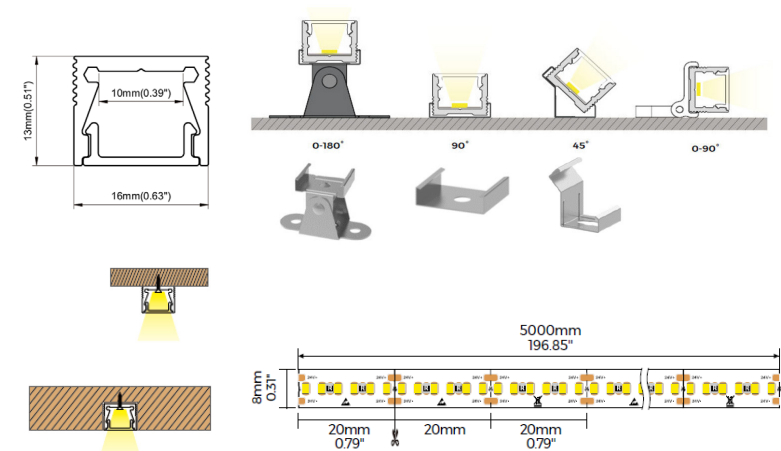

Endana

10W – 20W

A small high quality linear profile perfect for creating light effects under benches, tables, within shelving, along coves. With the option to install using adjustable clips, the light can be directed within a 180° rotation. This is particularly perfect for cove lighting.

POWER (W)	9.6W / 14.4W / 19.2W / 24W - PER METER
COLOUR TEMPERATURE (K)	2700K / 3000K / 4000K / 6000K / RGB
DELIVERED LUMEN OUTPUT	1050lm/m (CRI>90, 14W/m, 4000K) 710lm/m (CRI>90, 9w/m, 4000K)
CRI	>90
BEAM ANGLE (B)	90° Wide
ROTATE ANGLE	Available with rotating clips.
IP RATING	IP20
FINISH (F)	WHITE /BLACK/ CUSTOM RAL
INSTALLATION	SURFACE MOUNTED OR RECESSED
DIMMING OPTIONS	STANDARD PHASE CUT (LEADING OR TRAILING EDGE) DALI OPTION AVAILABLE
DRIVER	240V REMOTE
STANDARD LENGTH	2.5M