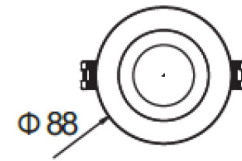

Pandora Downlight

10W (IP65)

Waterproof downlight with high efficacy and long lifespan for use in wet and fire prone areas. The integrated reflector provides an homogeneous and precise light distribution. The Pandora has a smaller cut-out and is easy to install. Available in SMD on request.

POWER (W)	9W/ 12W
COLOUR TEMPERATURE (K)	2700K / 3000K / 4000K
DELIVERED LUMEN OUTPUT	540lm (9W, 3000K) 600lm (9W, 4000K)
CRI	>90+
BEAM ANGLE (B)	20° Narrow / 40° Medium / 55° Wide
ROTATE ANGLE	Fixed
IP RATING	IP65 and Fire Rated
FINISH (F)	WHITE /BLACK/ CUSTOM RAL
INSTALLATION	RECESSED
DIMMING OPTIONS	STANDARD PHASE CUT (LEADING OR TRAILING EDGE) DALI OPTION AVAILABLE
DRIVER	240V REMOTE
CUT OUT	65MM