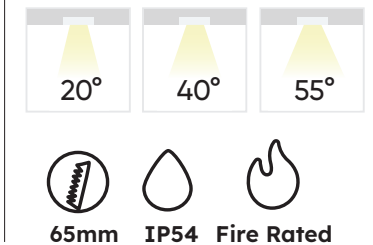

Pandora Downlight

10W (IP65)

Waterproof downlight with high efficacy and long lifespan for use in wet and fire prone areas. The integrated reflector provides an homogeneous and precise light distribution. The Pandora has a smaller cut-out and is easy to install. Available in SMD on request.

POWER (W)	9W/ 12W
COLOUR TEMPERATURE (K)	2700K / 3000K / 4000K
DELIVERED LUMEN OUTPUT	540lm (9W, 3000K) 600lm (9W, 4000K)
CRI	>90+
BEAM ANGLE (B)	20° Narrow / 40° Medium / 55° Wide
ROTATE ANGLE	Fixed
IP RATING	IP65 and Fire Rated
FINISH (F)	WHITE /BLACK/ CUSTOM RAL
INSTALLATION	RECESSED
DIMMING OPTIONS	STANDARD PHASE CUT (LEADING OR TRAILING EDGE) DALI OPTION AVAILABLE
DRIVER	240V REMOTE
CUT OUT	65MM