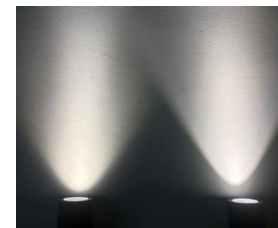

Aisa

2x5W

POWER (W)	2 x 5W
COLOUR TEMPERATURE (K)	3000K / 4000K
LUMEN	800LM
CRI	>80
BEAM ANGLE (B)	15°
ROTATE ANGLE	N/A
IP RATING	IP65
FINISH (F)	BLACK / CUSTOM RAL
INSTALLATION	SURFACE MOUNT
DIMMING OPTIONS	TRIAC DIMMABLE DALI
DRIVER	220-240V AC
CUT OUT	N/A

ORDER CODE: DLNOV-W-K-B-F

quotes@arklighting.com.au / (03) 8595 0959