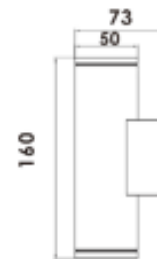

Aisa

2x5W

POWER (W)	2 x 5W
COLOUR TEMPERATURE (K)	3000K / 4000K
LUMEN	800LM
CRI	>80
BEAM ANGLE (B)	15°
ROTATE ANGLE	N/A
IP RATING	IP65
FINISH (F)	BLACK / CUSTOM RAL
INSTALLATION	SURFACE MOUNT
DIMMING OPTIONS	TRIAC DIMMABLE DALI
DRIVER	220-240V AC
CUT OUT	N/A

ORDER CODE: DLNOV-W-K-B-F

quotes@arklighting.com.au / (03) 8595 0959