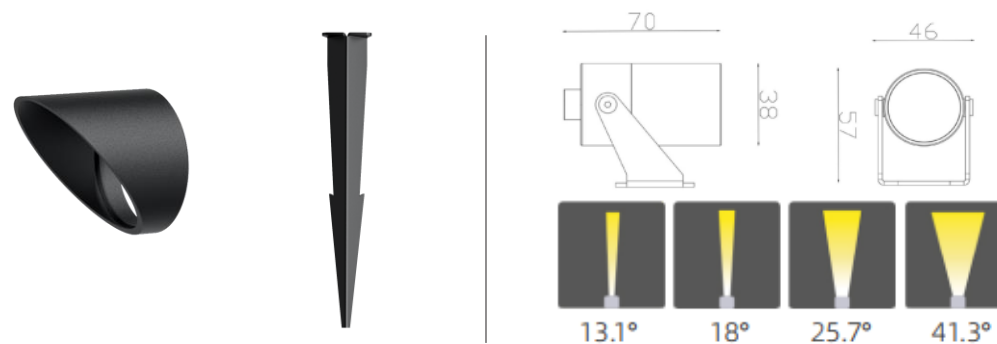

# CORA M

5W / 6W

POWER (W)	5W / 6W
COLOUR TEMPERATURE (K)	2700K / 3000K / 4000K
LUMEN	262.8LM (6W 13.1°, 3000K)
CRI	>90
BEAM ANGLE (B)	13.1° / 18° TIGHT / 25.7° NARROW / 41.3° MEDIUM
ROTATE ANGLE	180° VERTICAL
IP RATING	IP66 / IK07
FINISH (F)	BLACK / CUSTOM RAL
INSTALLATION	SURFACE MOUNT/ SPIKE
DIMMING OPTIONS	TRIAC DIMMABLE DALI
DRIVER	240V INTEGRAL OR 24VDC
CUT OUT	N/A