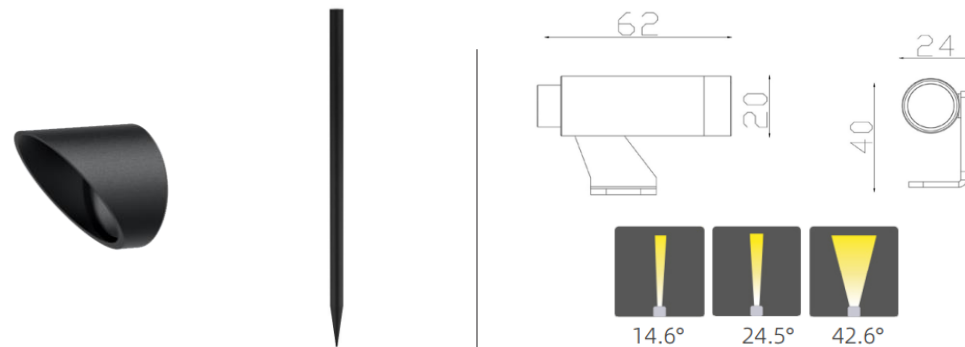

Cora S

2.5W

POWER (W)	2.5W
COLOUR TEMPERATURE (K)	2700K / 3000K / 4000K
LUMEN	99LM (2.5W 14.6°, 3000K)
CRI	>90
BEAM ANGLE (B)	14.6° / 24.5° NARROW / 42.6° MEDIUM
ROTATE ANGLE	180° VERTICAL
IP RATING	IP66 / IK07
FINISH (F)	BLACK / CUSTOM RAL
INSTALLATION	SURFACE MOUNT/ SPIKE
DIMMING OPTIONS	TRIAC DIMMABLE DALI
DRIVER	24VDC
CUT OUT	N/A