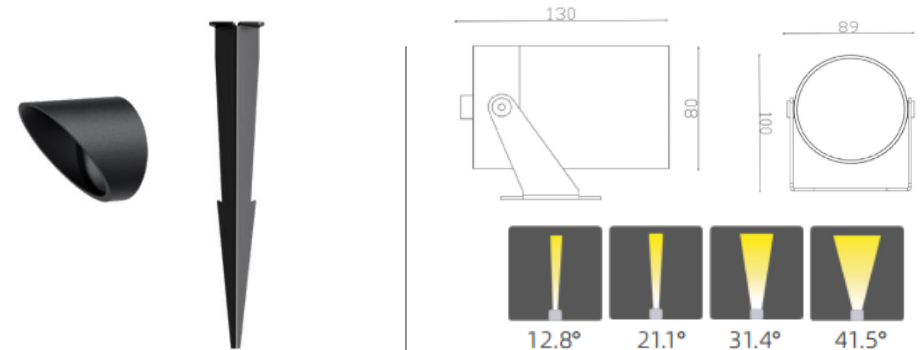

Cora XL

16W

POWER (W)	16W (24VDC) / 15W (240V)
COLOUR TEMPERATURE (K)	2700K / 3000K / 4000K
LUMEN	697LM (15W 12.8°, 3000K)
CRI	>90
BEAM ANGLE (B)	12.8° TIGHT / 21.1° NARROW / 31.4° / 41.5° MEDIUM
ROTATE ANGLE	180° VERTICAL
IP RATING	IP66 / IK07
FINISH (F)	BLACK / CUSTOM RAL
INSTALLATION	SURFACE MOUNT/ SPIKE
DIMMING OPTIONS	TRIAC DIMMABLE DALI
DRIVER	240V INTEGRAL OR 24VDC
CUT OUT	N/A

ORDER CODE: DLNOV-W-K-B-F

quotes@arklighting.com.au / (03) 8595 0959