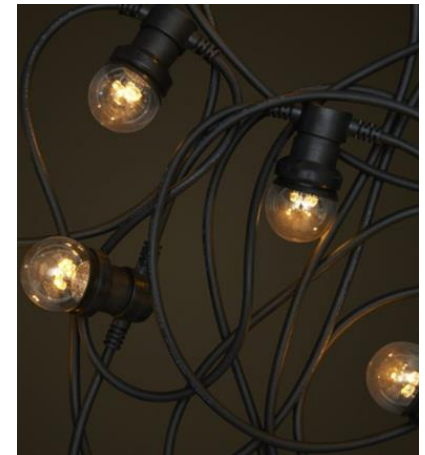

Festoon

20W

High quality commercial grade festoon that withstands the elements and provides an even illumination. UV resistance rubber cable and gaskets, easily extendable. Various lamp options spaced 60cm apart.

POWER (W)	20W (15m with 20 x 1W lamps)
COLOUR TEMPERATURE (K)	2200K
DELIVERED LUMEN OUTPUT	N/A
CRI	>90
BEAM ANGLE (B)	N/A
ROTATE ANGLE	N/A
IP RATING	IP44
FINISH (F)	BLACK
INSTALLATION	SUSPENDED
DIMMING OPTIONS	DIMMING AVAILABLE
DRIVER	240V PLUG
CUT OUT	N/A

ORDER CODE: FES-W-K-B-F

quotes@arklighting.com.au / (03) 8595 0959