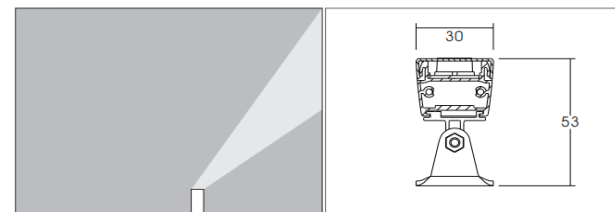

Hermes

15W / 24W

POWER (W)	15W / 24W
COLOUR TEMPERATURE (K)	3000K / 4000K / 5700K
LUMEN	1350LM (15W, 3000K) 2250LM (24W), 3000K
CRI	>80
BEAM ANGLE (B)	15°x45° / 20°x50°
ROTATE ANGLE	180°
IP RATING	IP65
FINISH (F)	SILVER / DARK GREY
INSTALLATION	SURFACE MOUNT
DIMMING OPTIONS	DIMMABLE OPTIONS AVAILABLE UPON REQUEST
DRIVER	220 -240V
CUT OUT	N/A