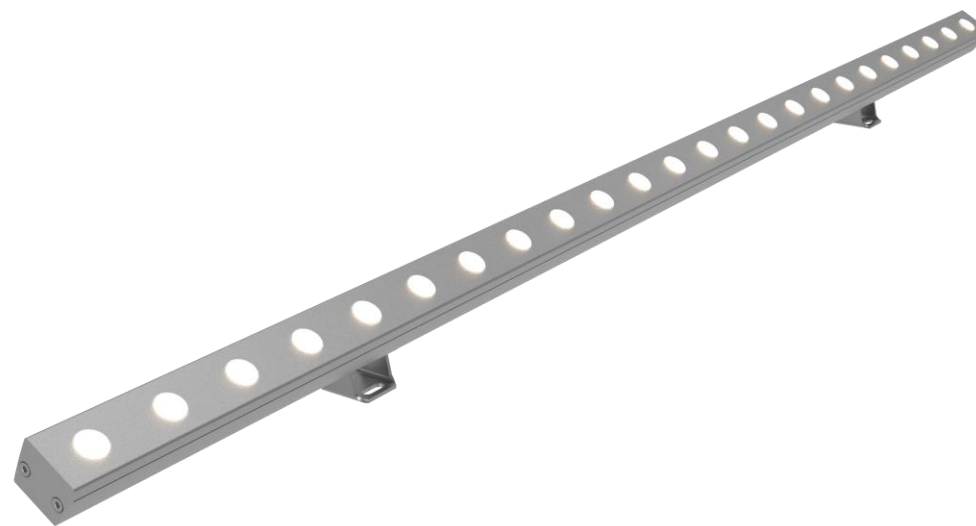

Hermes

15W / 24W

POWER (W)	15W / 24W
COLOUR TEMPERATURE (K)	3000K / 4000K / 5700K
LUMEN	1350LM (15W, 3000K) 2250LM (24W), 3000K
CRI	>80
BEAM ANGLE (B)	15°x45° / 20°x50°
ROTATE ANGLE	180°
IP RATING	IP65
FINISH (F)	SILVER / DARK GREY
INSTALLATION	SURFACE MOUNT
DIMMING OPTIONS	DIMMABLE OPTIONS AVAILABLE UPON REQUEST
DRIVER	220 -240V
CUT OUT	N/A