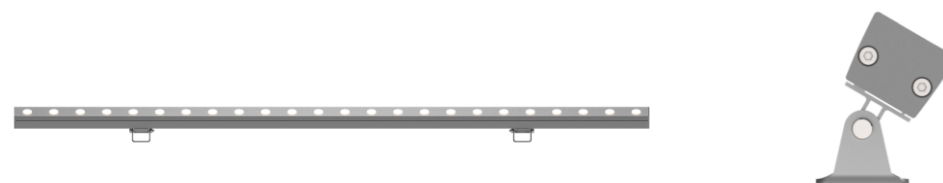

Hermes

15W / 24W

POWER (W)	15W / 24W
COLOUR TEMPERATURE (K)	3000K / 4000K / 5700K
LUMEN	1350LM (15W, 3000K) 2250LM (24W), 3000K
CRI	>80
BEAM ANGLE (B)	15°x45° / 20°x50°
ROTATE ANGLE	180°
IP RATING	IP65
FINISH (F)	SILVER / DARK GREY
INSTALLATION	SURFACE MOUNT
DIMMING OPTIONS	DIMMABLE OPTIONS AVAILABLE UPON REQUEST
DRIVER	220 -240V
CUT OUT	N/A