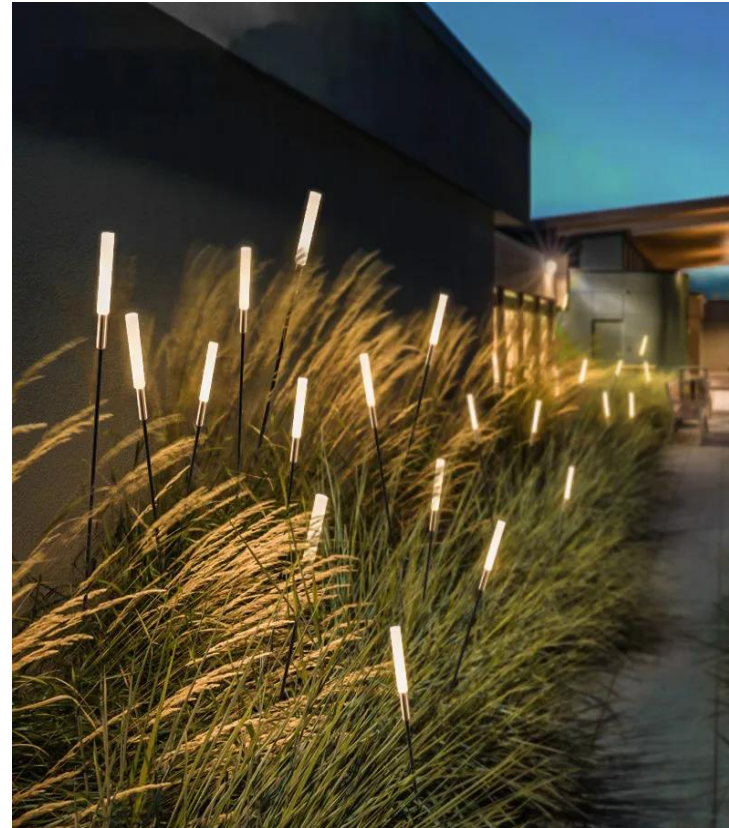

Pierce Garden Light

2W / 3W

POWER (W)	2W / 3W
COLOUR TEMPERATURE (K)	3000K
CRI	>85
BEAM ANGLE (B)	N/A
ROTATE ANGLE	N/A
IP RATING	IP65
FINISH (F)	BLACK
INSTALLATION	SPIKE IN GROUND
DIMMING OPTIONS	STANDARD PHASE CUT (LEADING OR TRAILING EDGE) DALI OPTION AVAILABLE
DRIVER	12vDc Remote DALI Dimmable
DIMENSIONS	650mm, 800mm, 1100mm, 1400mm