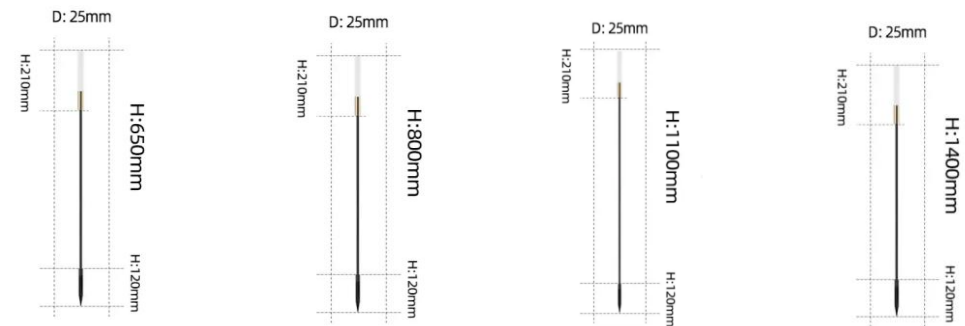

Pierce Garden Light

2W / 3W

POWER (W)	2W / 3W
COLOUR TEMPERATURE (K)	3000K
CRI	>85
BEAM ANGLE (B)	N/A
ROTATE ANGLE	N/A
IP RATING	IP65
FINISH (F)	BLACK
INSTALLATION	SPIKE IN GROUND
DIMMING OPTIONS	STANDARD PHASE CUT (LEADING OR TRAILING EDGE) DALI OPTION AVAILABLE
DRIVER	12vDc Remote DALI Dimmable
DIMENSIONS	650mm, 800mm, 1100mm, 1400mm